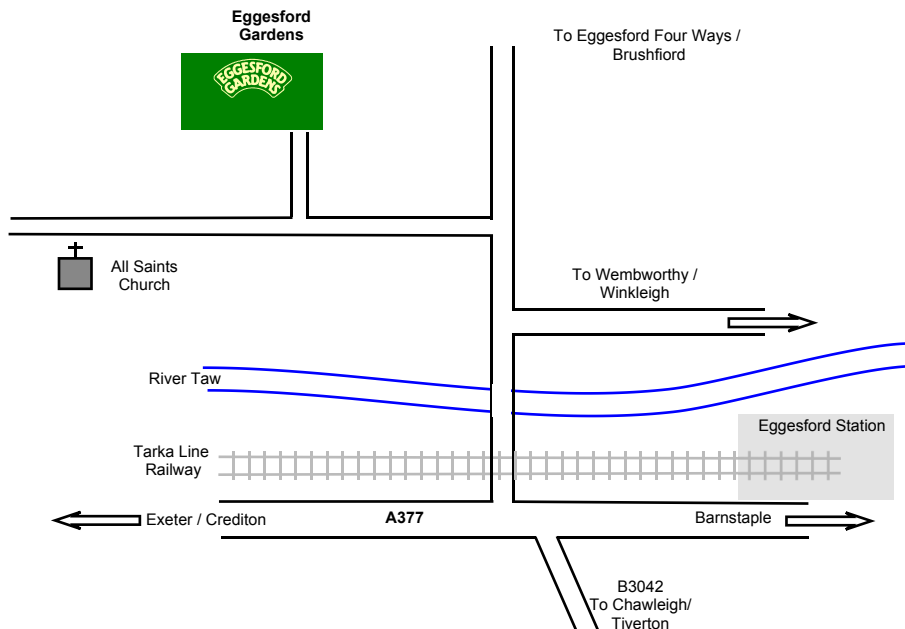

LOCATION MAP

Eggesford Garden & Country Centre
Eggesford, Nr Chulmleigh
Devon EX18 7QU
Tel: 01769 580250
Fax 01769 581041

www.eggesfordgardens.com